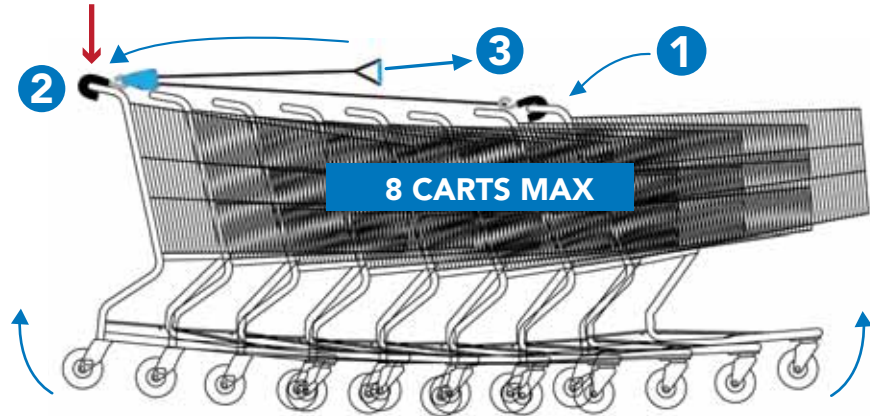

# To properly use the C3 Device:

**RATCHET HOOK HERE!**

- 1 Place hook on the middle of the handle of the lead shopping cart.
- 2 Place ratchet hook securely on the middle of the handle you use to push the line of carts.
- 3 Pull the rope through the ratchet with moderate force to create lift.  
**Do not over-tighten.**

# To remove the device:

- 4 Hold on to the C3 ST EL handle.
- 5 Lift up on the cart handle while pulling the release lever at the same time.

**Easing tension on the ratchet release lever as illustrated will extend it's useful life!**